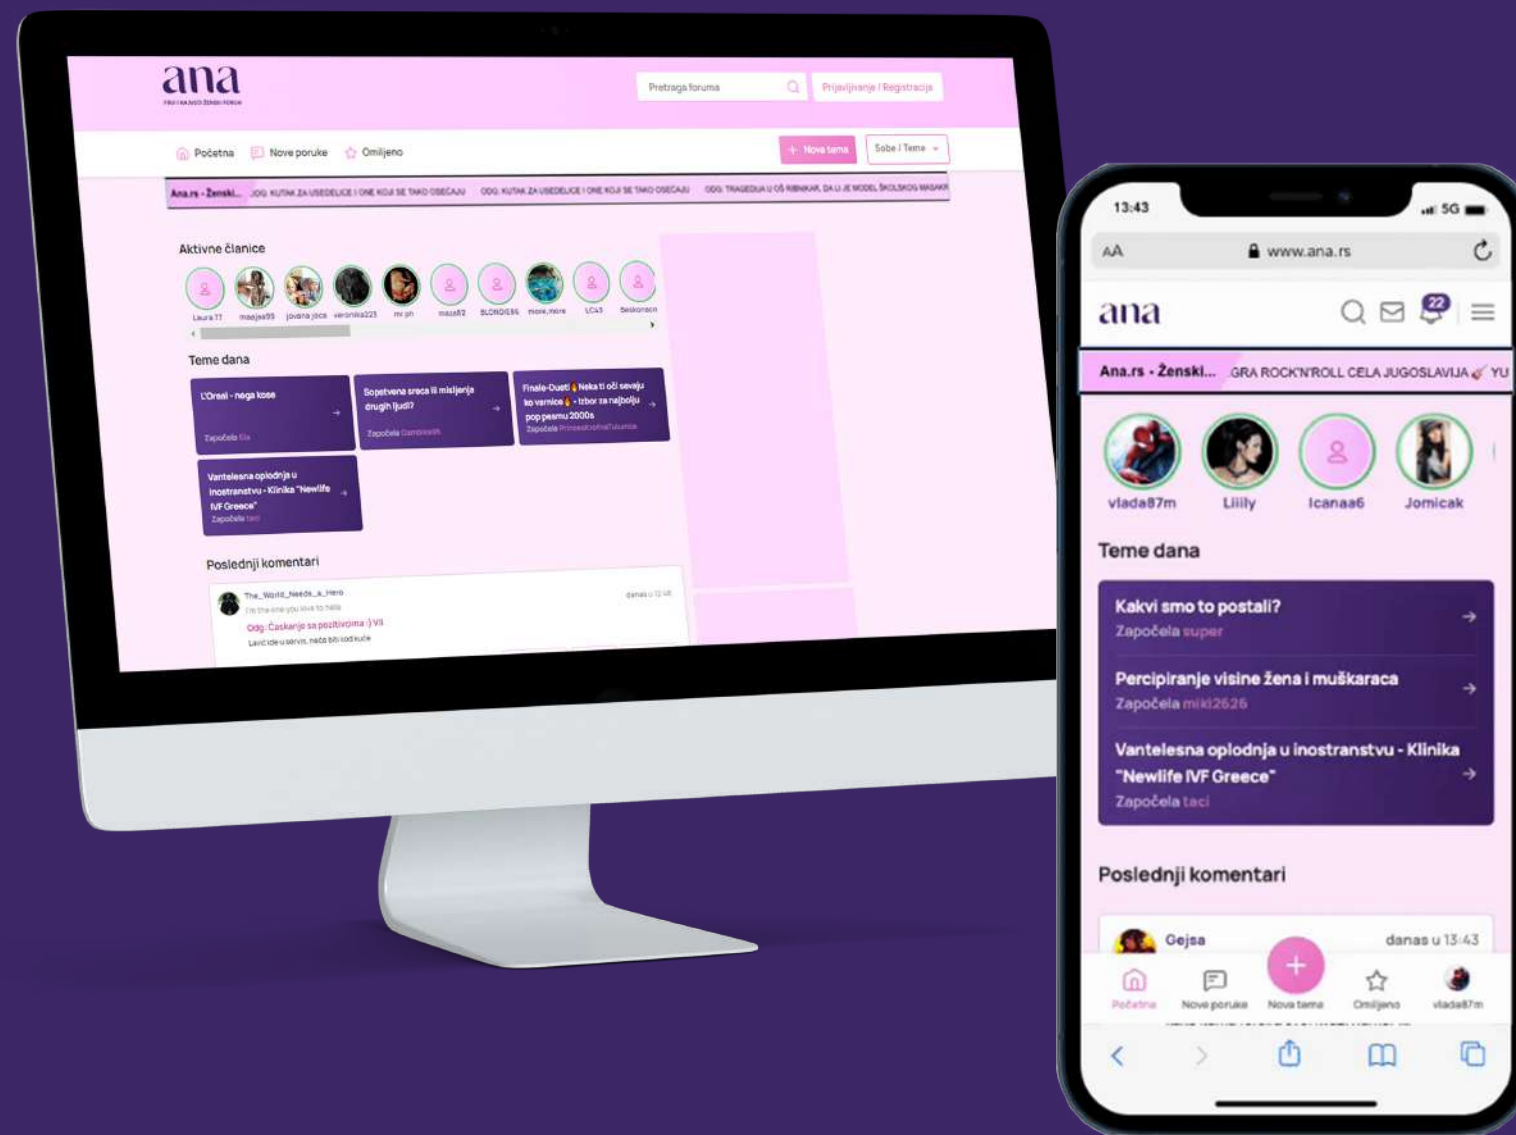

8.000

posts daily

Branding

Branding

Billboard 970x250

Premium 300x600

Footer billboard 750x200

Billboard 320x100

Premium 320x100
Premium 300x250

Sticky 320x100

Standard 300x250
Standard 320x100

Premium InFeed 580x280
Premium InFeed 790x200

Standard InFeed 580x280
Standard InFeed 790x200

Desktop

Mobile

Position	Lease model	Price
Billboard- 970x250	CPM	4.80 €
Premium - 300x600	CPM	3.60 €
Premium InFeed - 580x280,790x200	CPM	3.20 €
Standard - 300x600	CPM	2.40 €
Standard InFeed - 580x280, 790x200	CPM	2.00 €
Branding - 470x1080	CPM	6.00 €
Footer Billboard - 750x200	CPM	4.80 €
Preroll video	CPM	5.00 €
Billboard- 320x100	CPM	1.60 €
Premium - 320x100	CPM	1.20 €
Premium - 300x250	CPM	1.50 €
Standard - 320x100	CPM	0.70 €
Standard - 300x250	CPM	1.00 €
Sticky - 320x100	CPM	1.60 €

ana CHYRON

Period	Platform	Position	Price
24h	desktop+mobile	header	1.200 €

ana DISPLAY MEDIA ROOM

Period	Platform	Position	Price
1 month	desktop+mobile	580x280+336x280	3.000 €

Service	Platform	Price
Highlighting Daily Topic on Homepage	desktop+mobile	200 €
Survey	desktop+mobile	600 €
Sponsored Topic	desktop+mobile	1.200 €
Push Notification	mobile	600 €