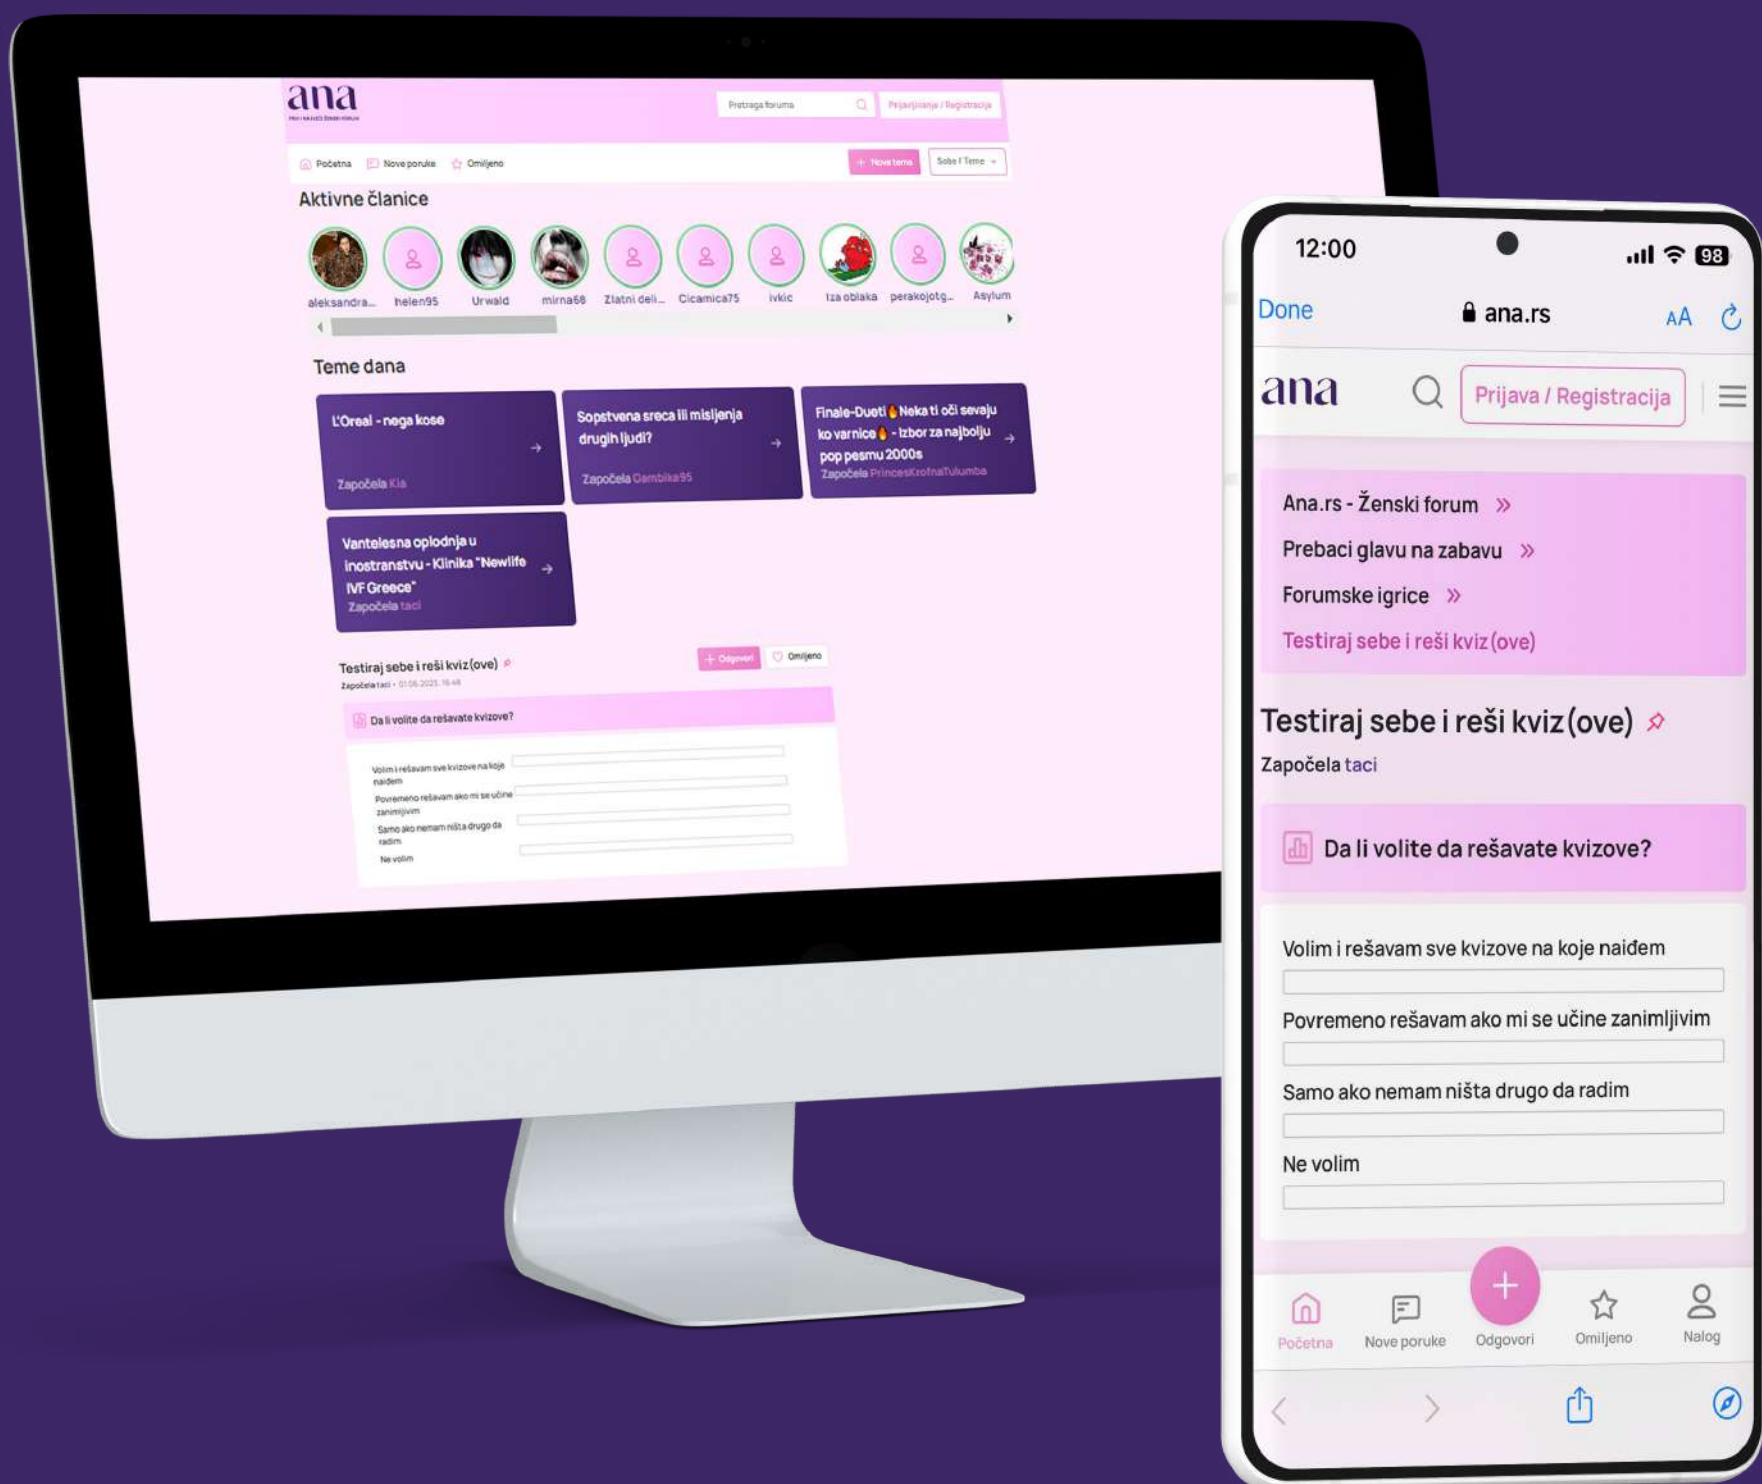

8.000

posts daily

Branding

Branding

Billboard 970x250

Premium 300x600

Footer billboard 750x200

Billboard 320x100

Premium 320x100
Premium 300x250

Sticky 320x100

Standard 300x250
Standard 320x100

Premium InFeed 580x280
Premium InFeed 790x200

Standard InFeed 580x280
Standard InFeed 790x200

Desktop

Mobile

Position	Lease model	Price
Billboard- 970x250	CPM	4.80 €
Premium - 300x600	CPM	3.60 €
Premium InFeed - 580x280,790x200	CPM	3.20 €
Standard - 300x600	CPM	2.40 €
Standard InFeed - 580x280, 790x200	CPM	2.00 €
Branding - 470x1080	CPM	6.00 €
Footer Billboard - 750x200	CPM	4.80 €
Preroll video	CPM	5.00 €
Billboard- 320x100	CPM	1.60 €
Premium - 320x100	CPM	1.20 €
Premium - 300x250	CPM	1.50 €
Standard - 320x100	CPM	0.70 €
Standard - 300x250	CPM	1.00 €
Sticky - 320x100	CPM	1.60 €

ana CHYRON

Period	Platform	Position	Price
24h	desktop+mobile	header	1.200 €

ana DISPLAY MEDIA ROOM

Period	Platform	Position	Price
1 month	desktop+mobile	580x280+336x280	3.000 €

Service	Platform	Price
Highlighting Daily Topic on Homepage	desktop+mobile	200 €
Survey	desktop+mobile	600 €
Sponsored Topic	desktop+mobile	1.200 €
Push Notification	mobile	600 €